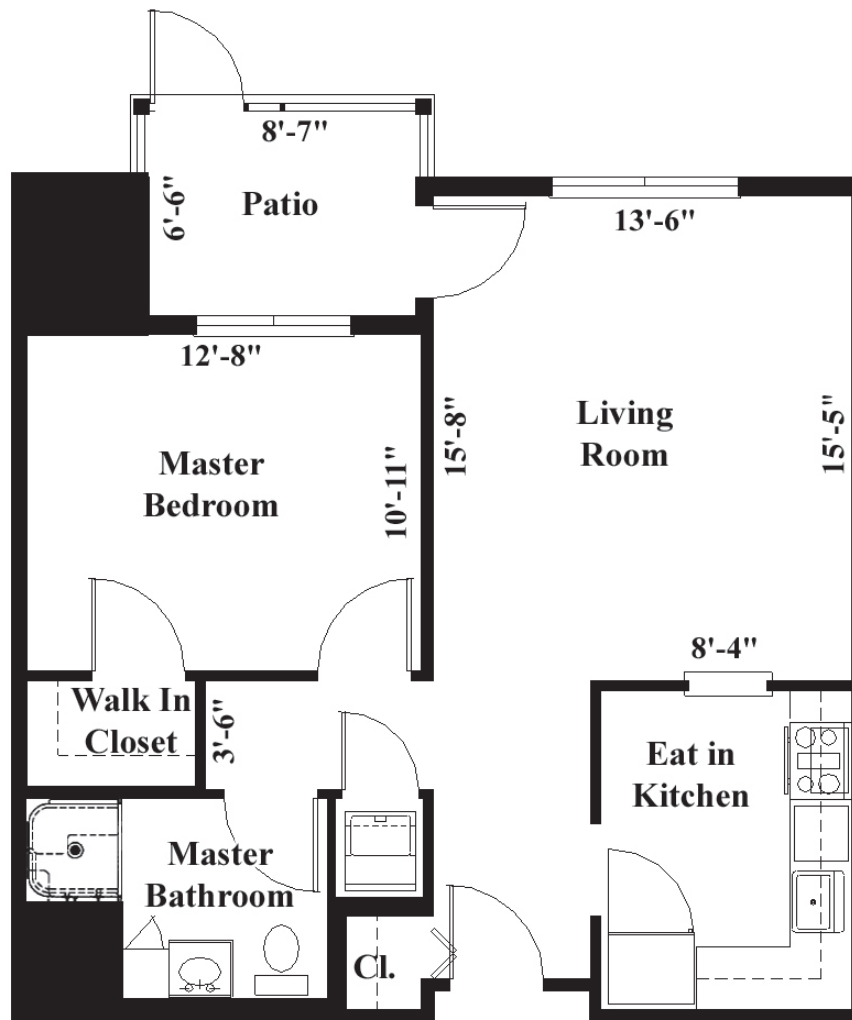

# Bridgepoint

1 Bedroom, 1 Bath  
682 Square Feet