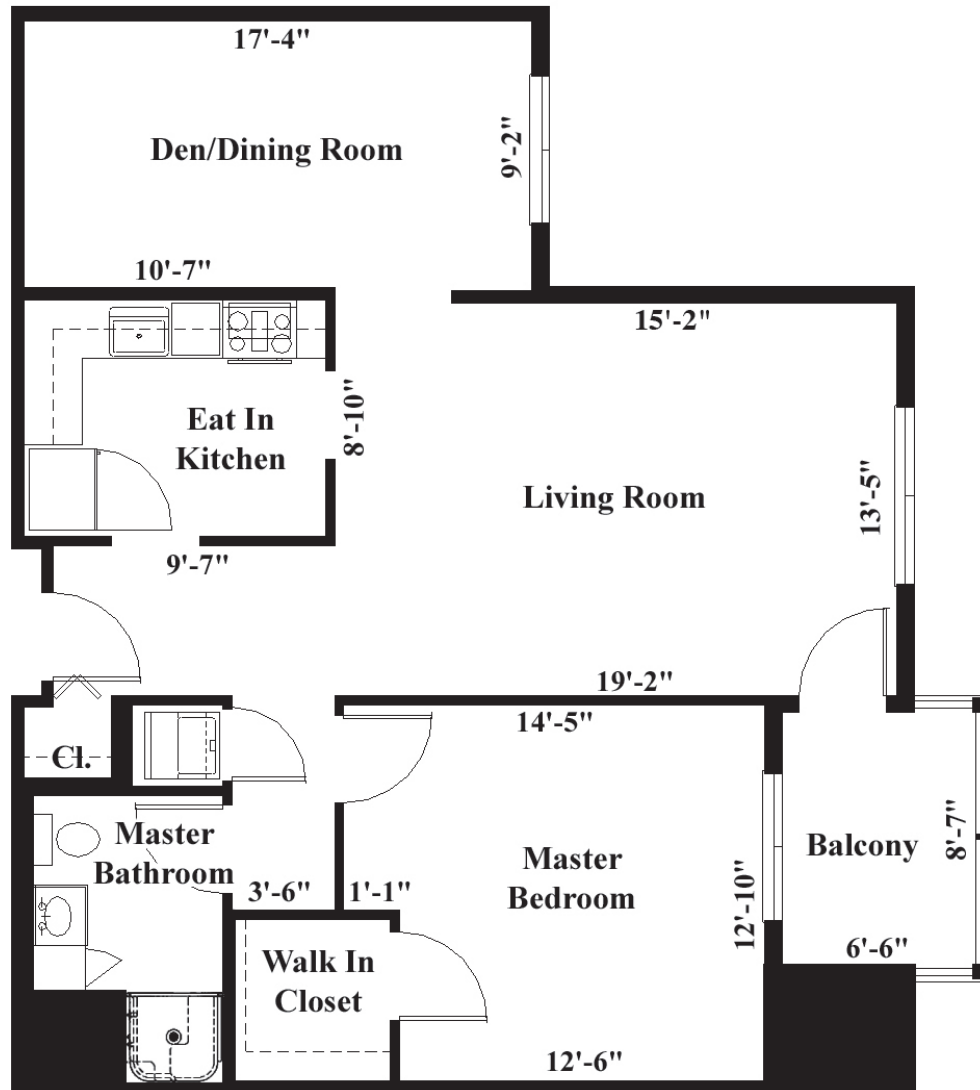

Hopewell II

1 Bedroom, 1 Bath
952 Square Feet