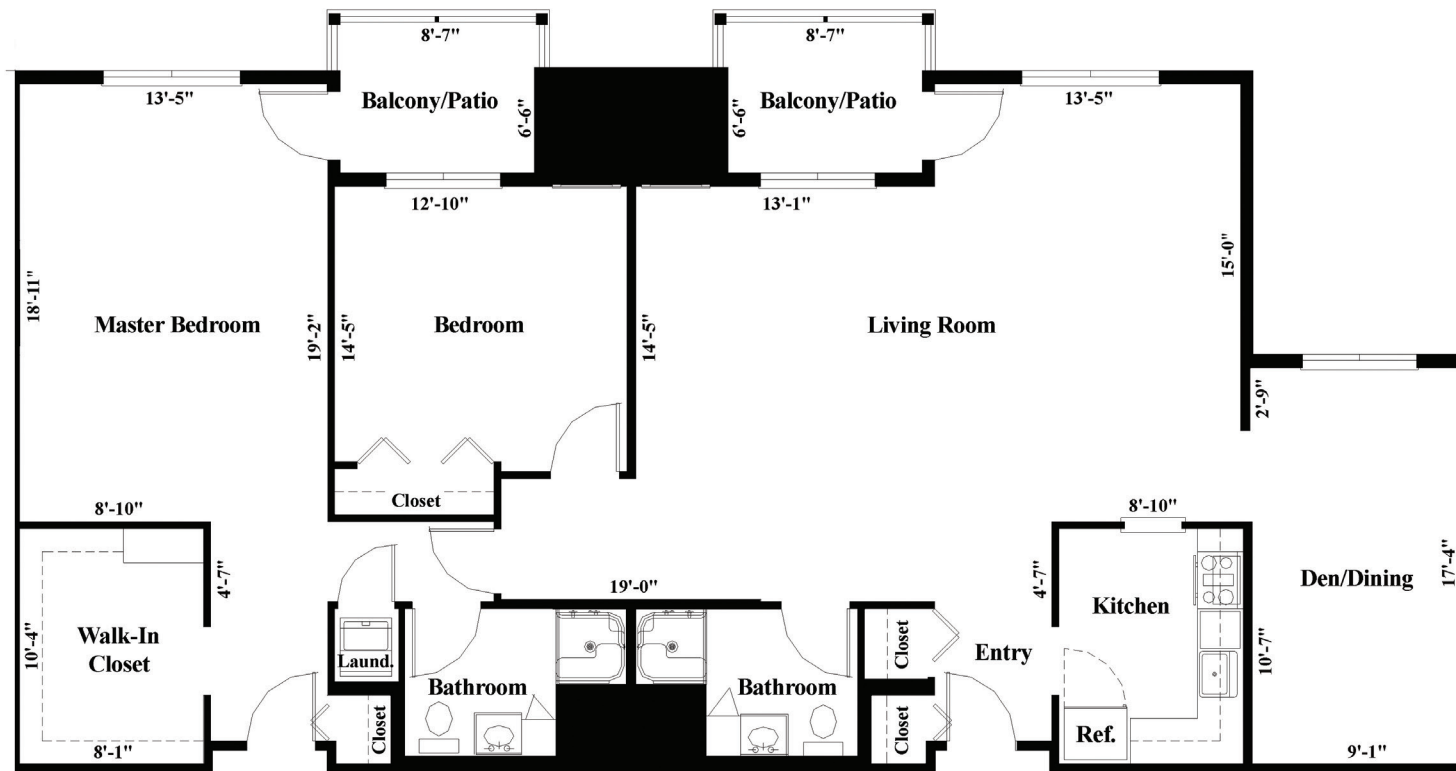

Georgetown

2 Bedrooms, 2 Baths
1,718 Square Feet