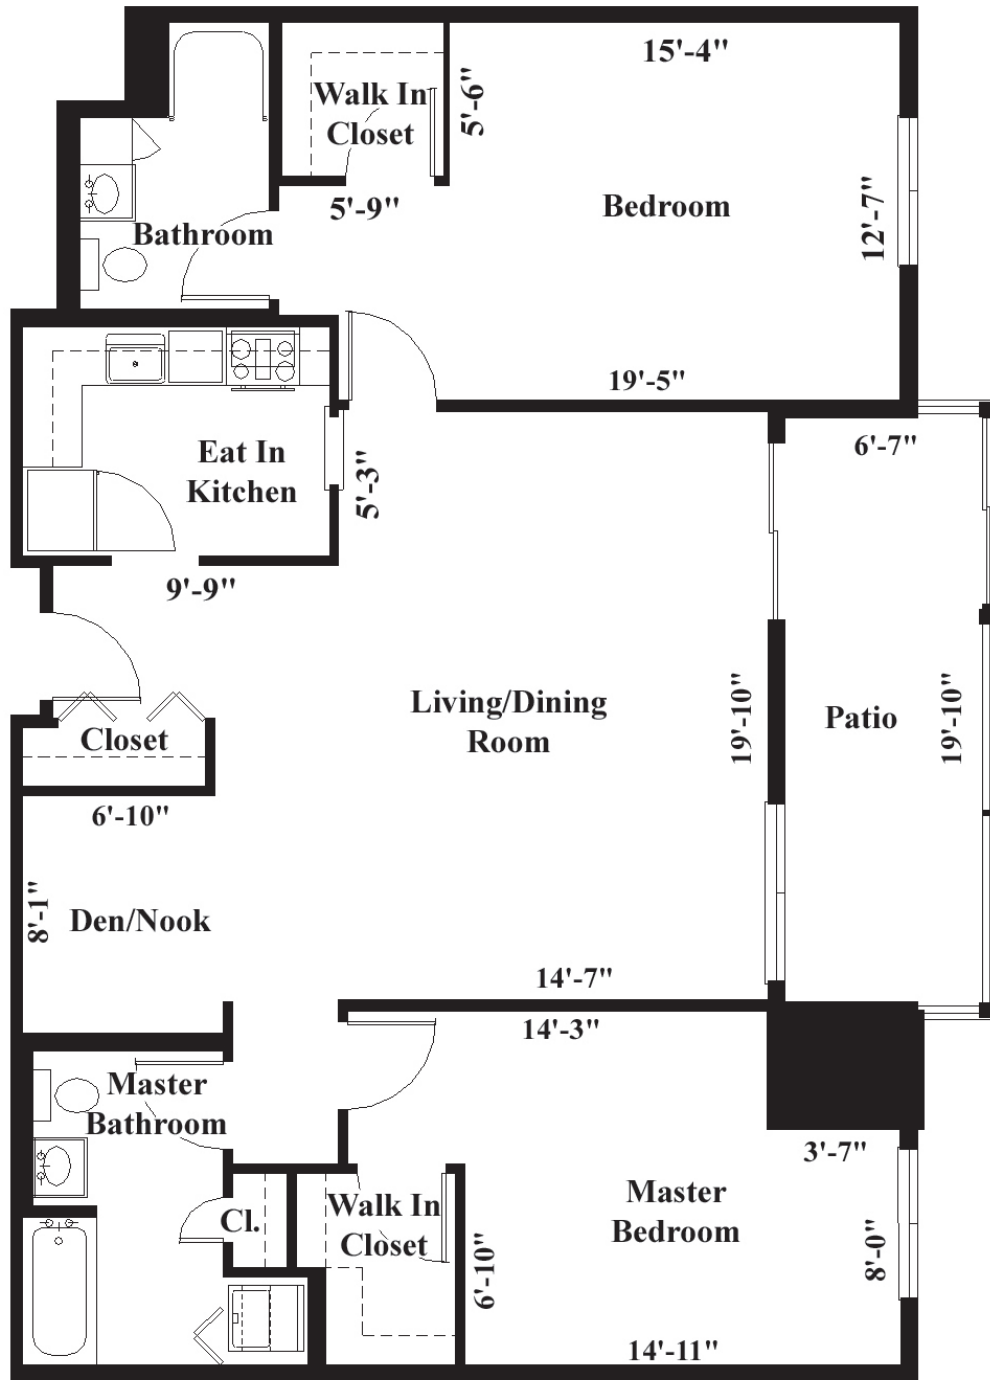

Somerset

2 Bedrooms, 2 Baths

1,281 Square Feet