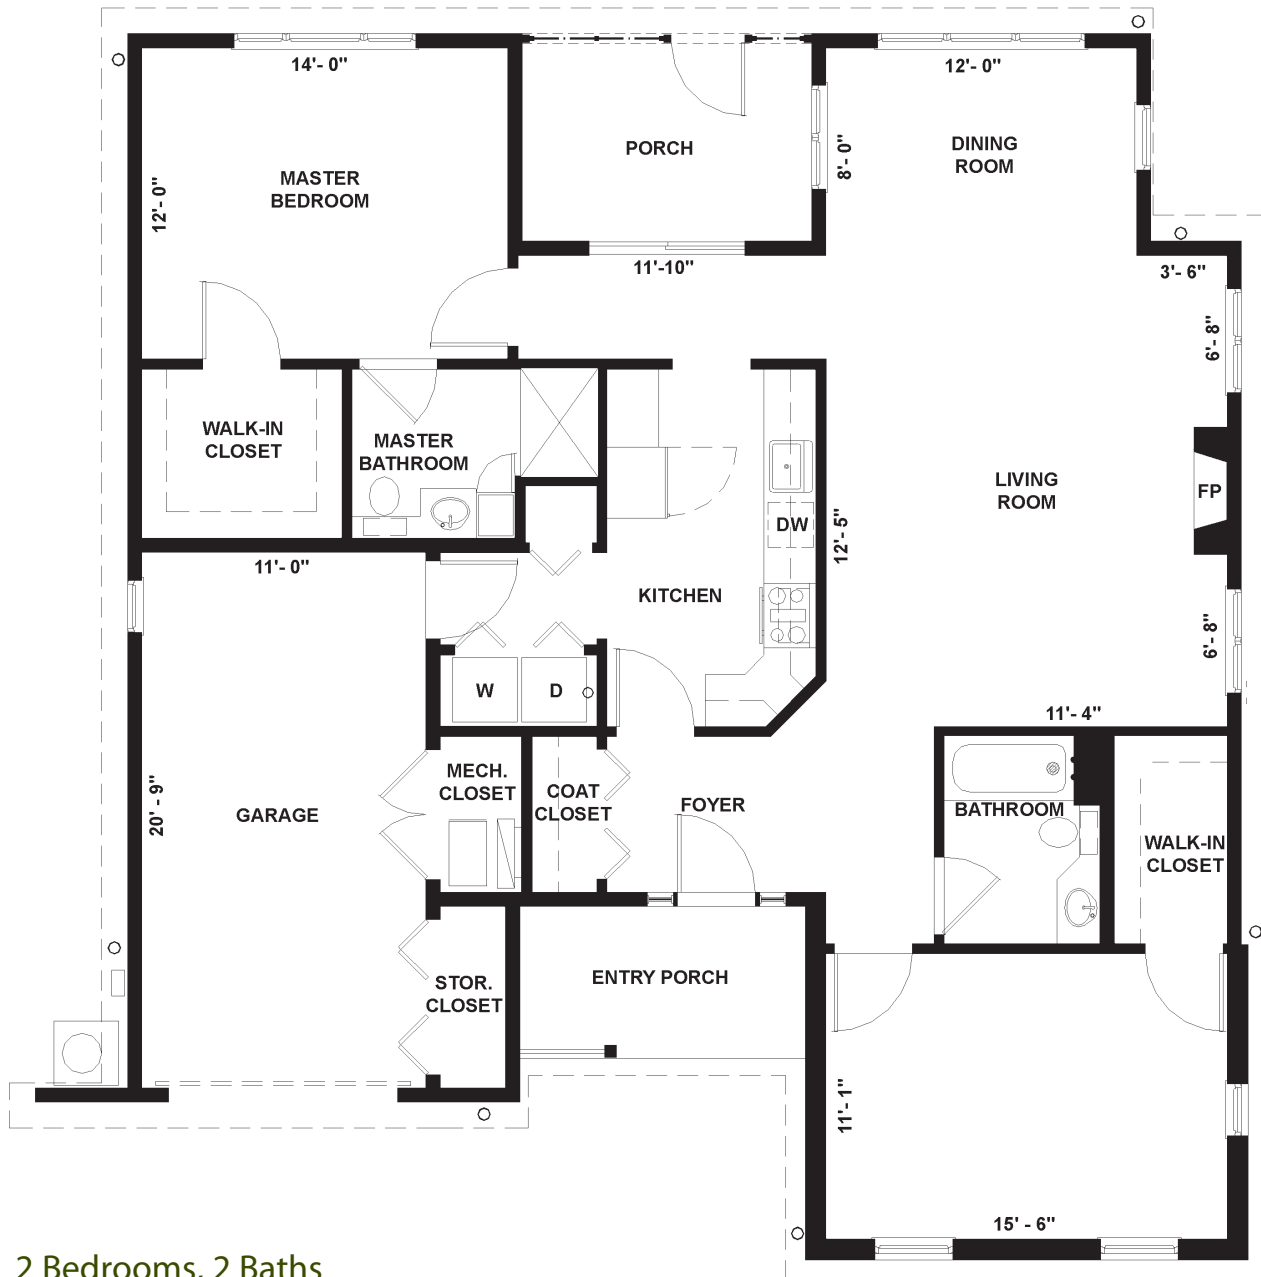

Windham Cottage

2 Bedrooms, 2 Baths
1,435 Square Feet
(Garage not included in square footage)