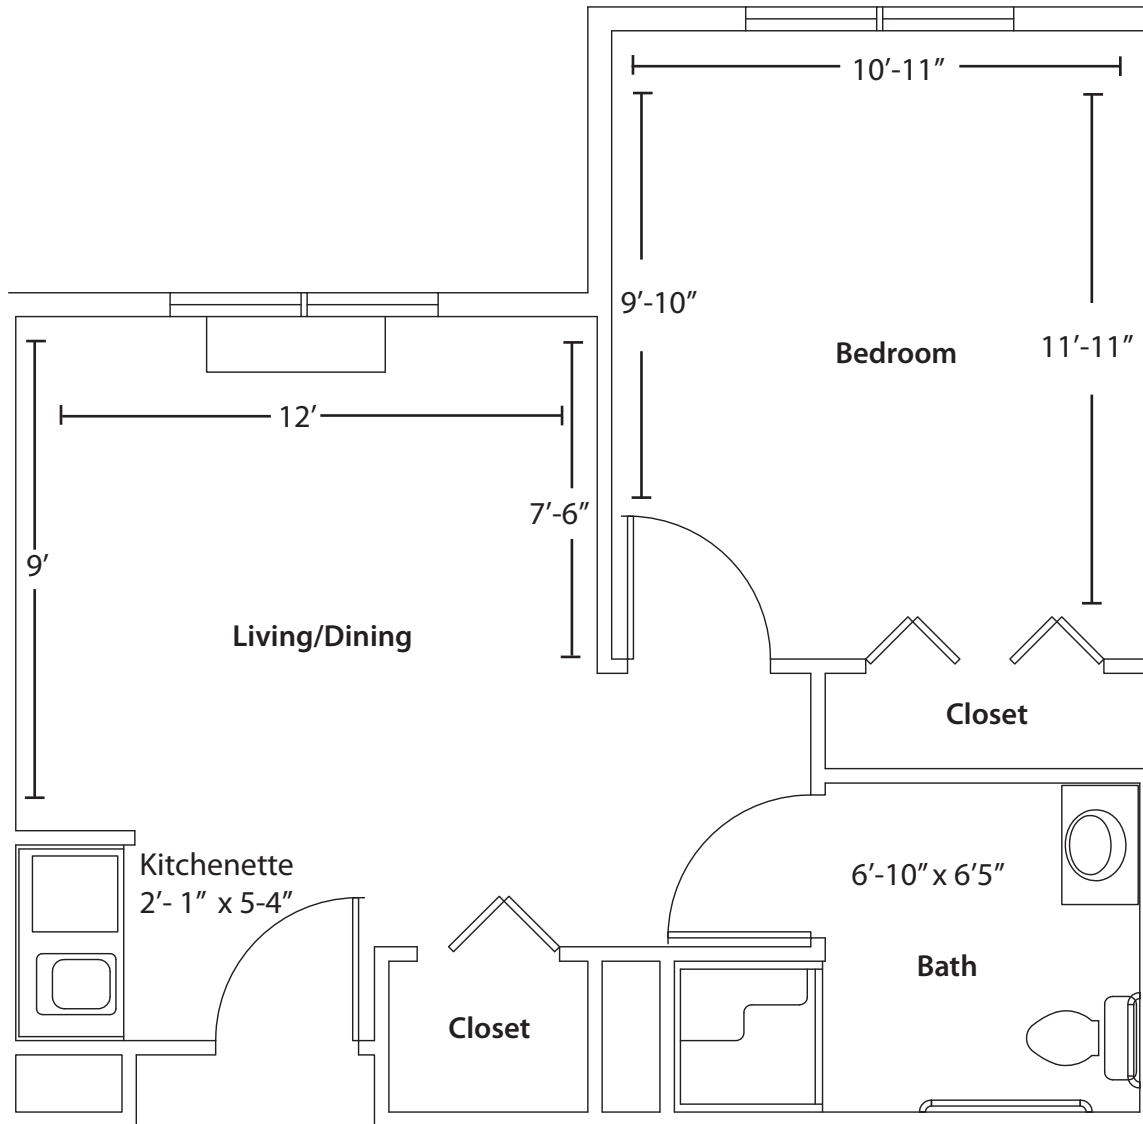

Assisted Living One-Bedroom

490 Square Feet