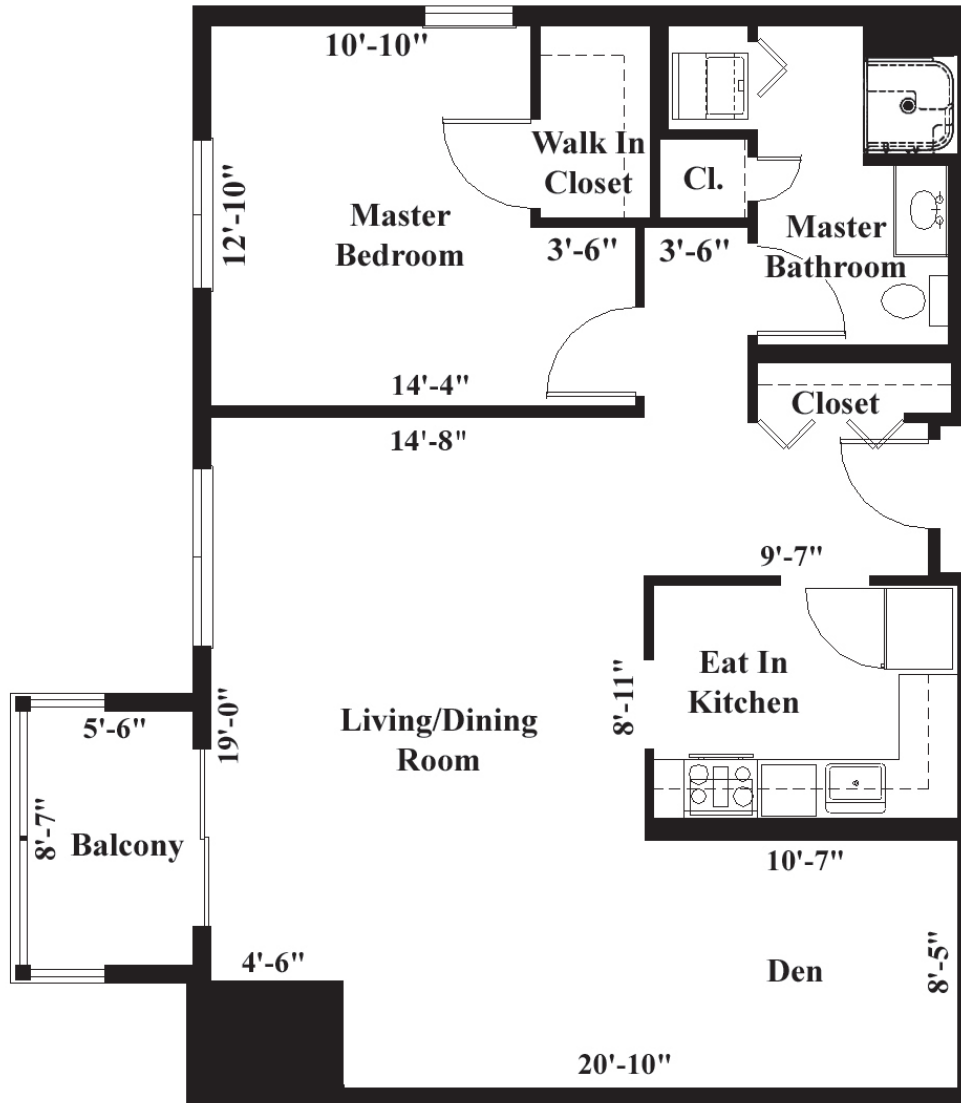

# Madison

1 Bedroom, 1 Bath  
943 Square Feet