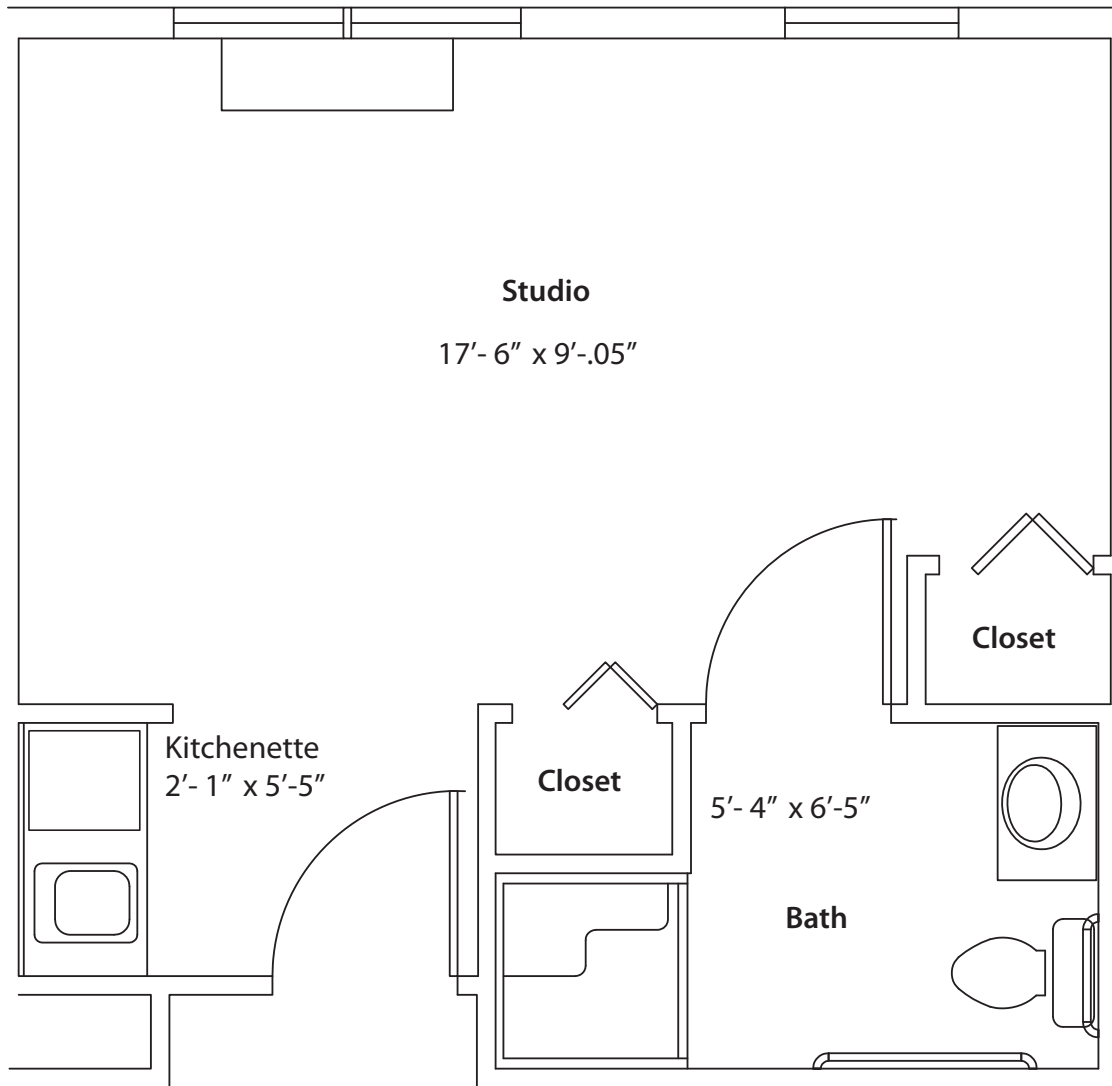

# Assisted Living Studio

325 Square Feet