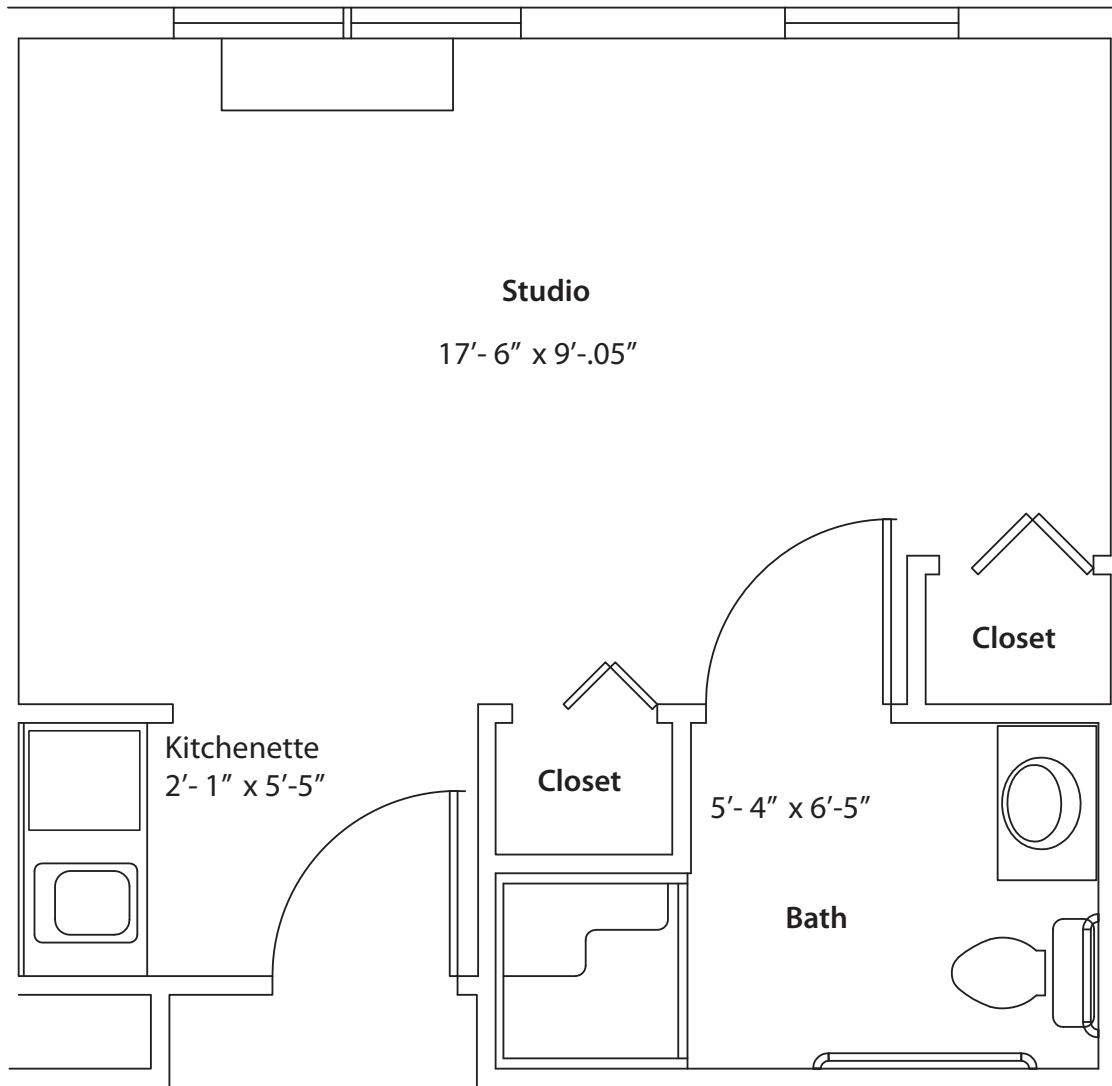

# Assisted Living Studio

325 Square Feet