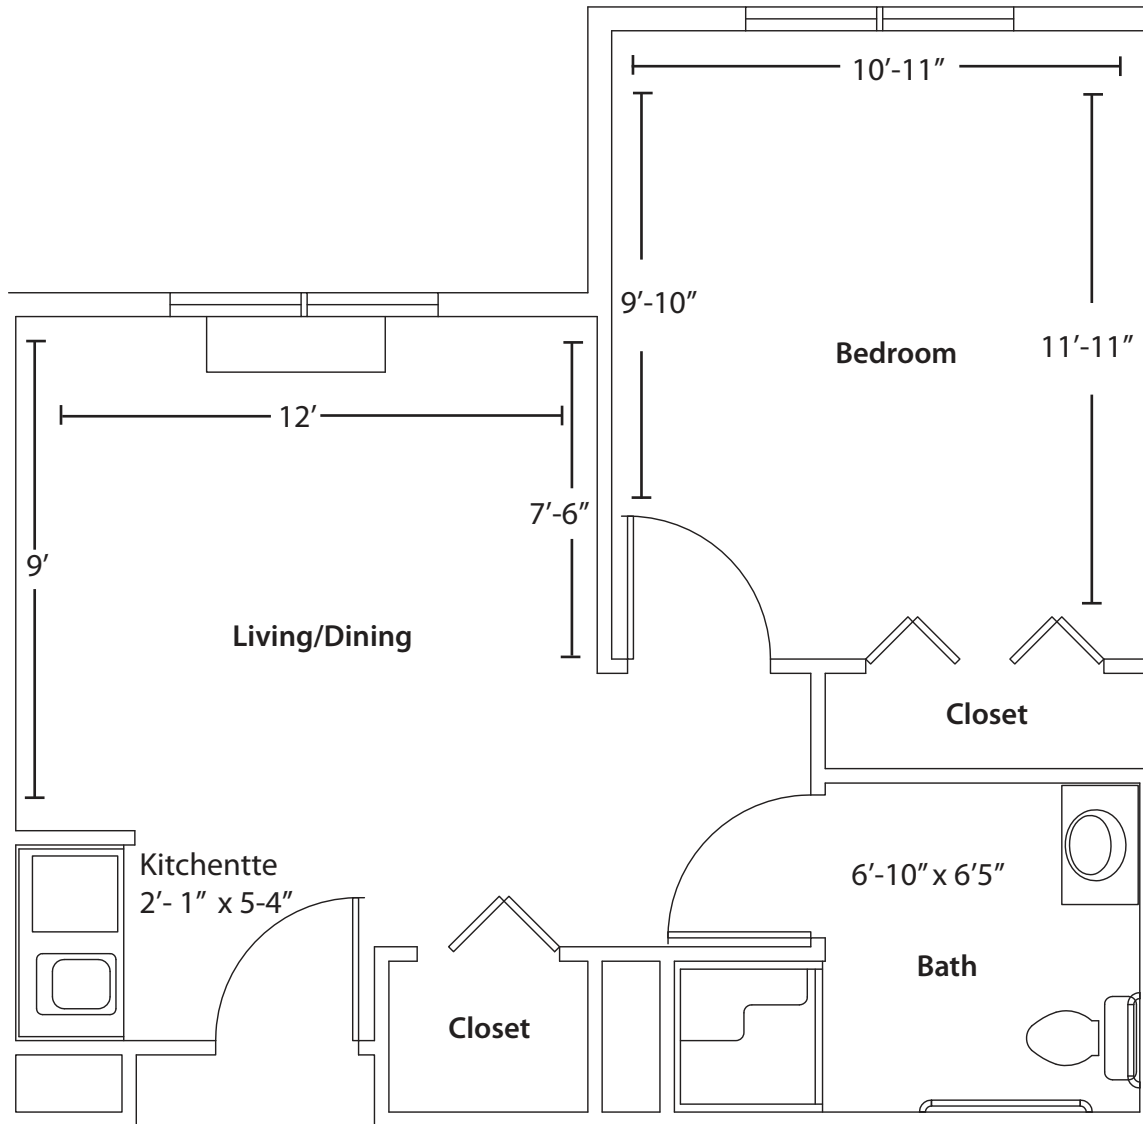

Assisted Living One-Bedroom

490 Square Feet