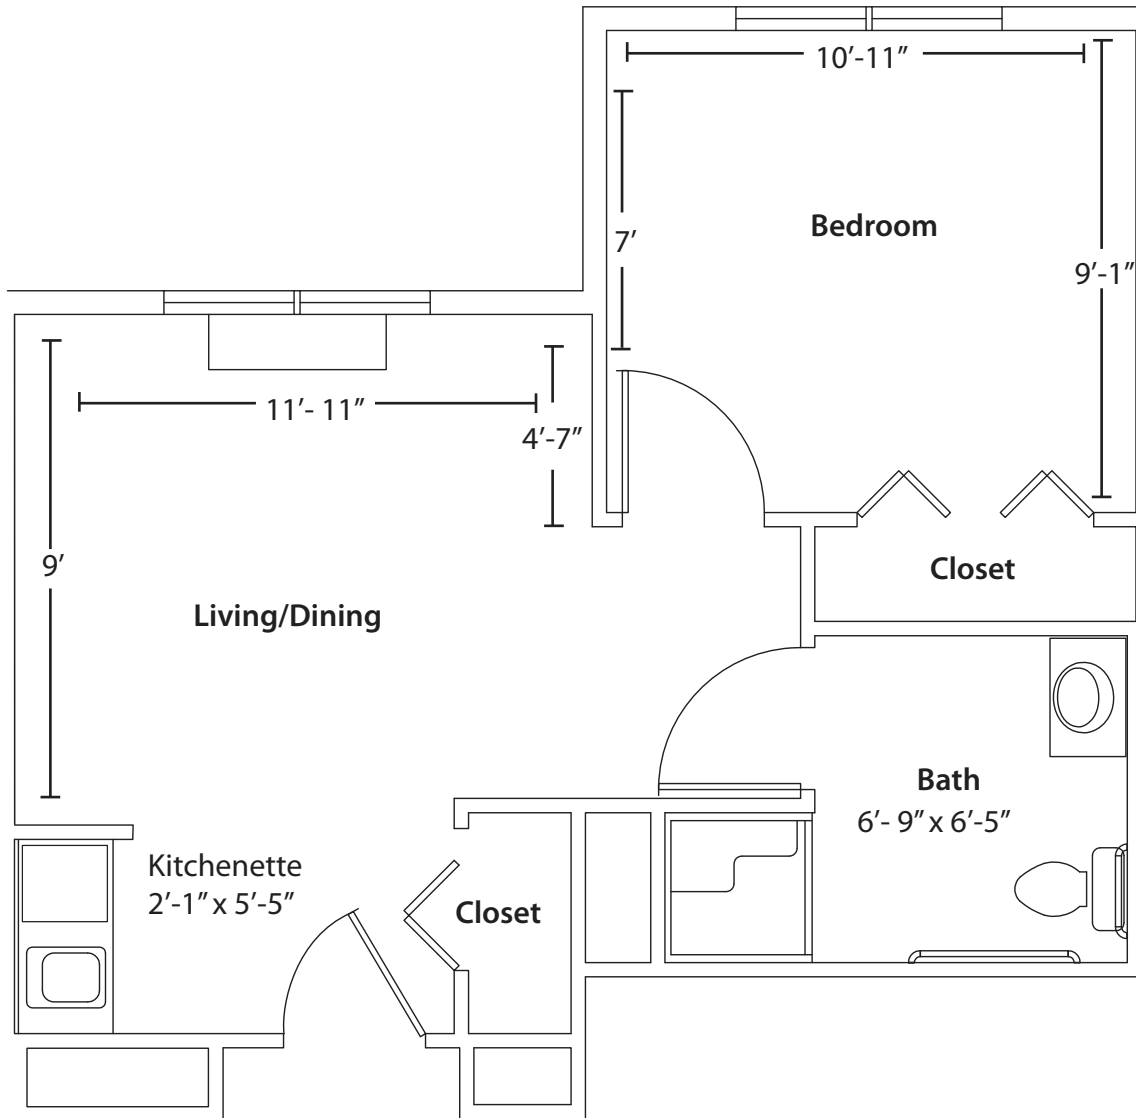

Assisted Living One-Bedroom

458 Square Feet