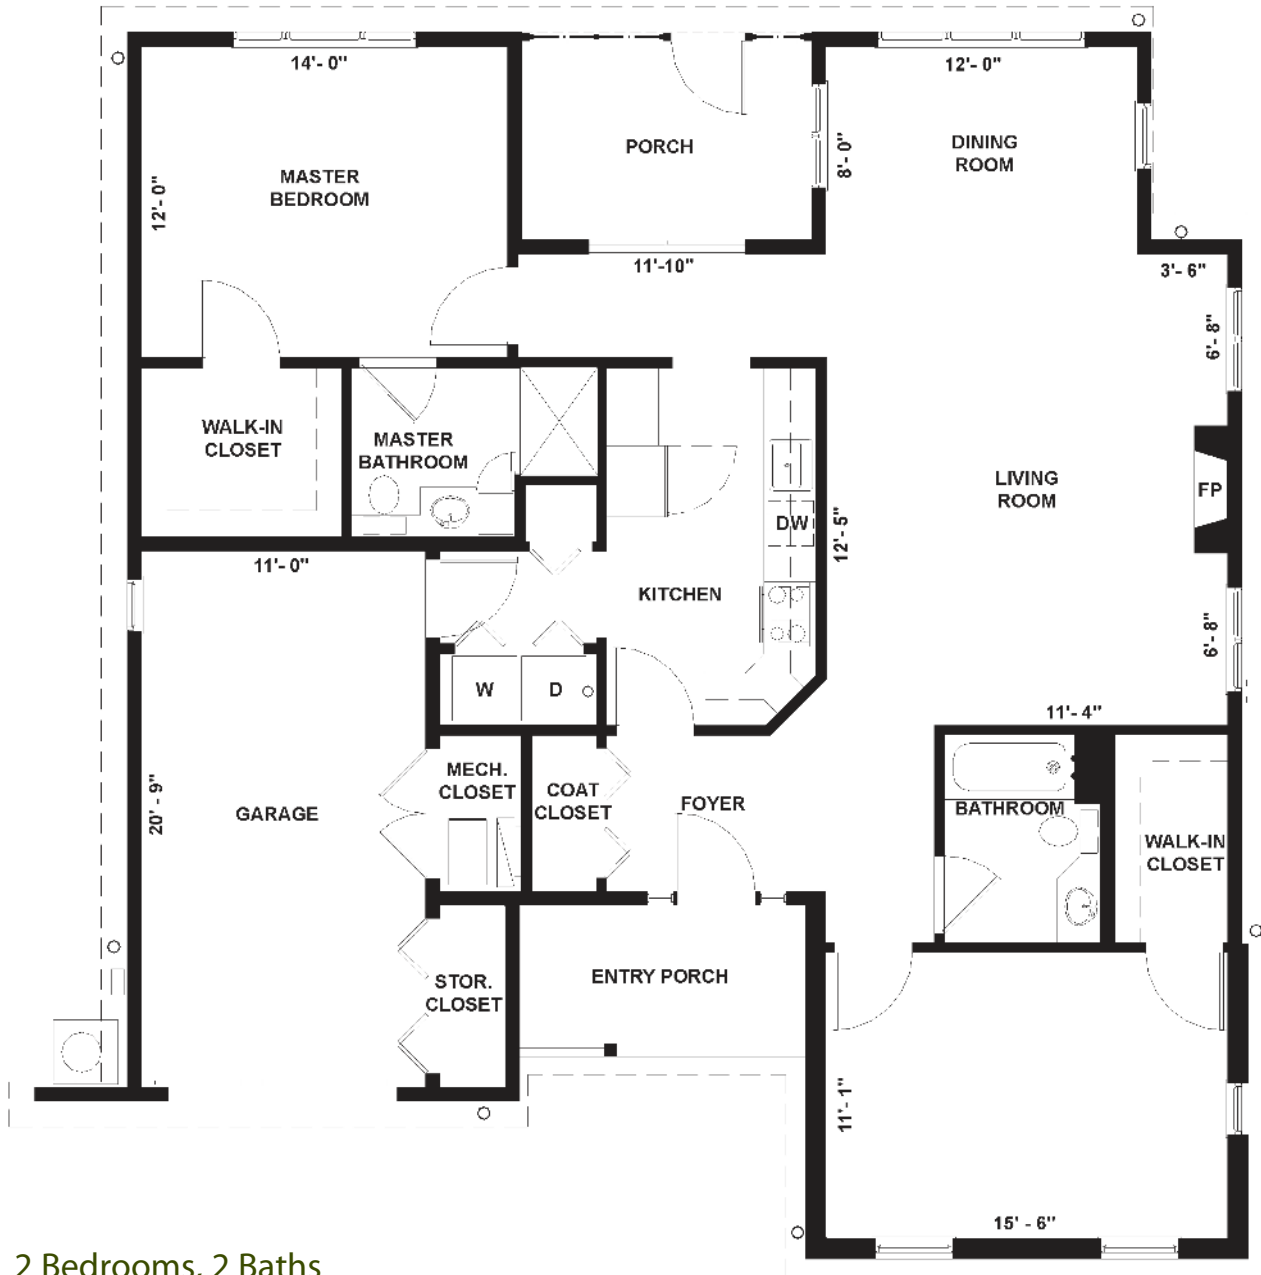

Windham Cottage

2 Bedrooms, 2 Baths
1,435 Square Feet
(Garage not included in square footage)