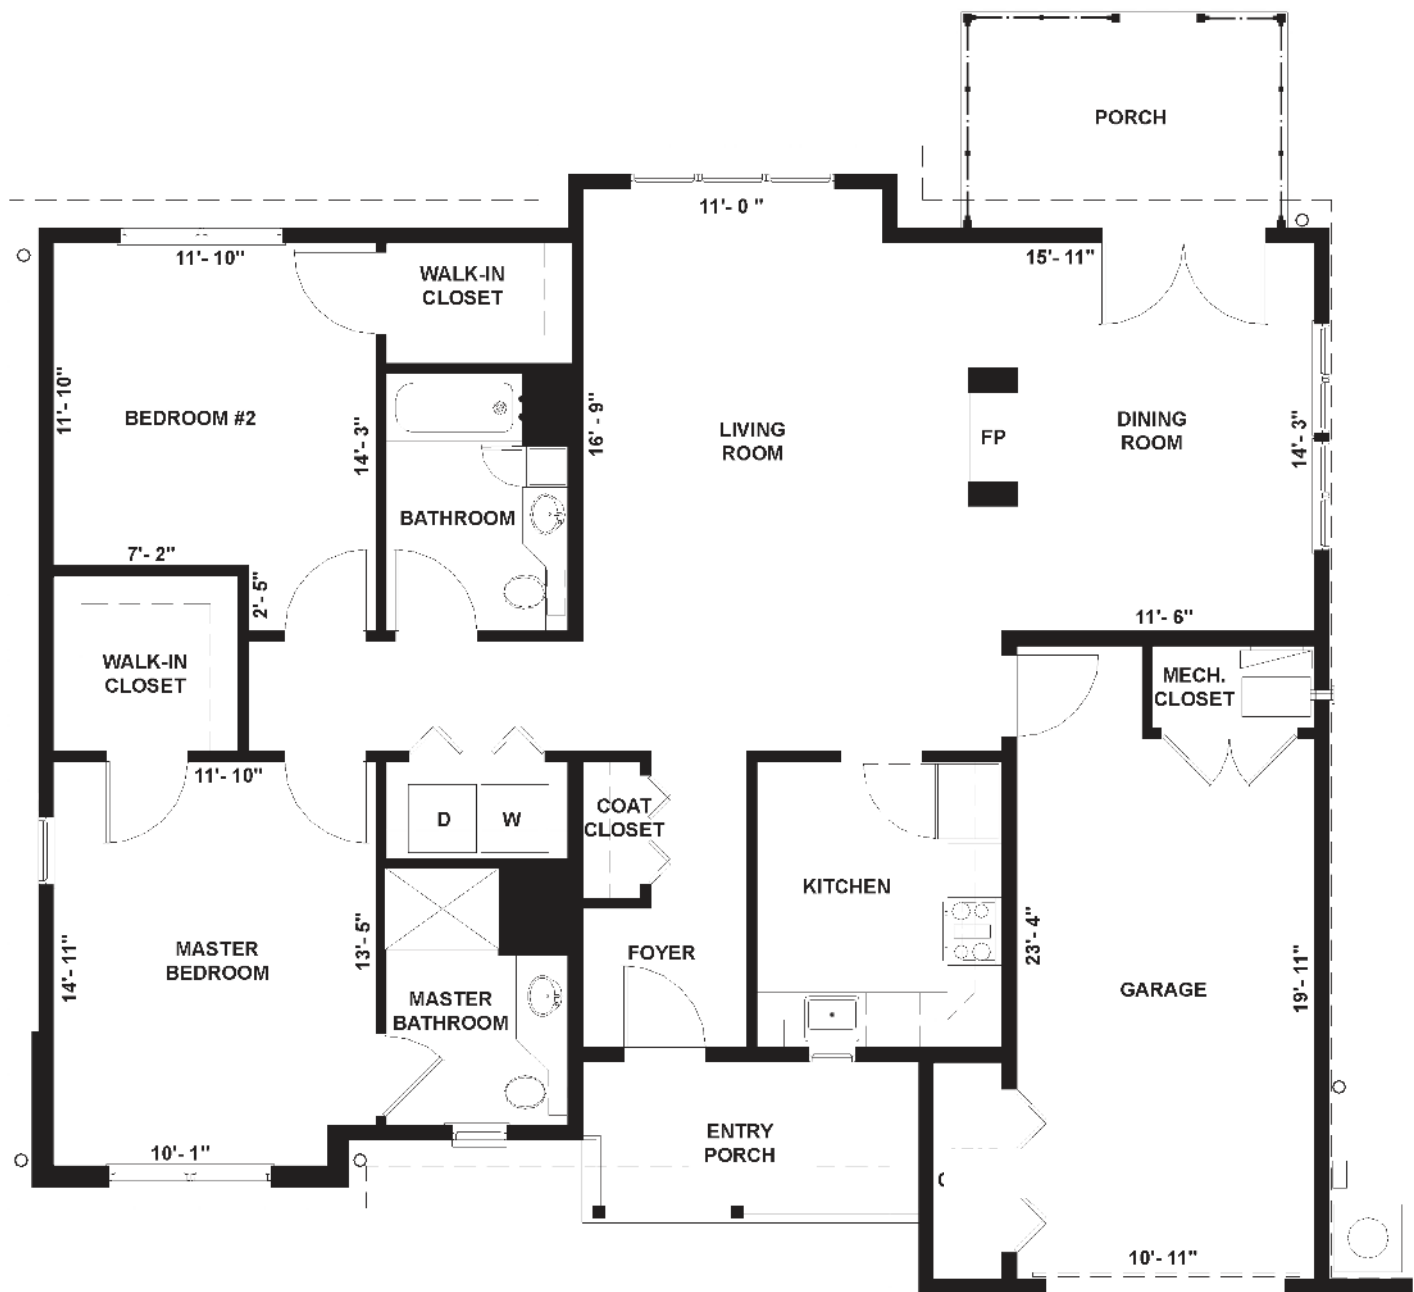

Washington Cottage

2 Bedrooms, 2 Baths

1,455 Square Feet

(Garage not included in square footage)