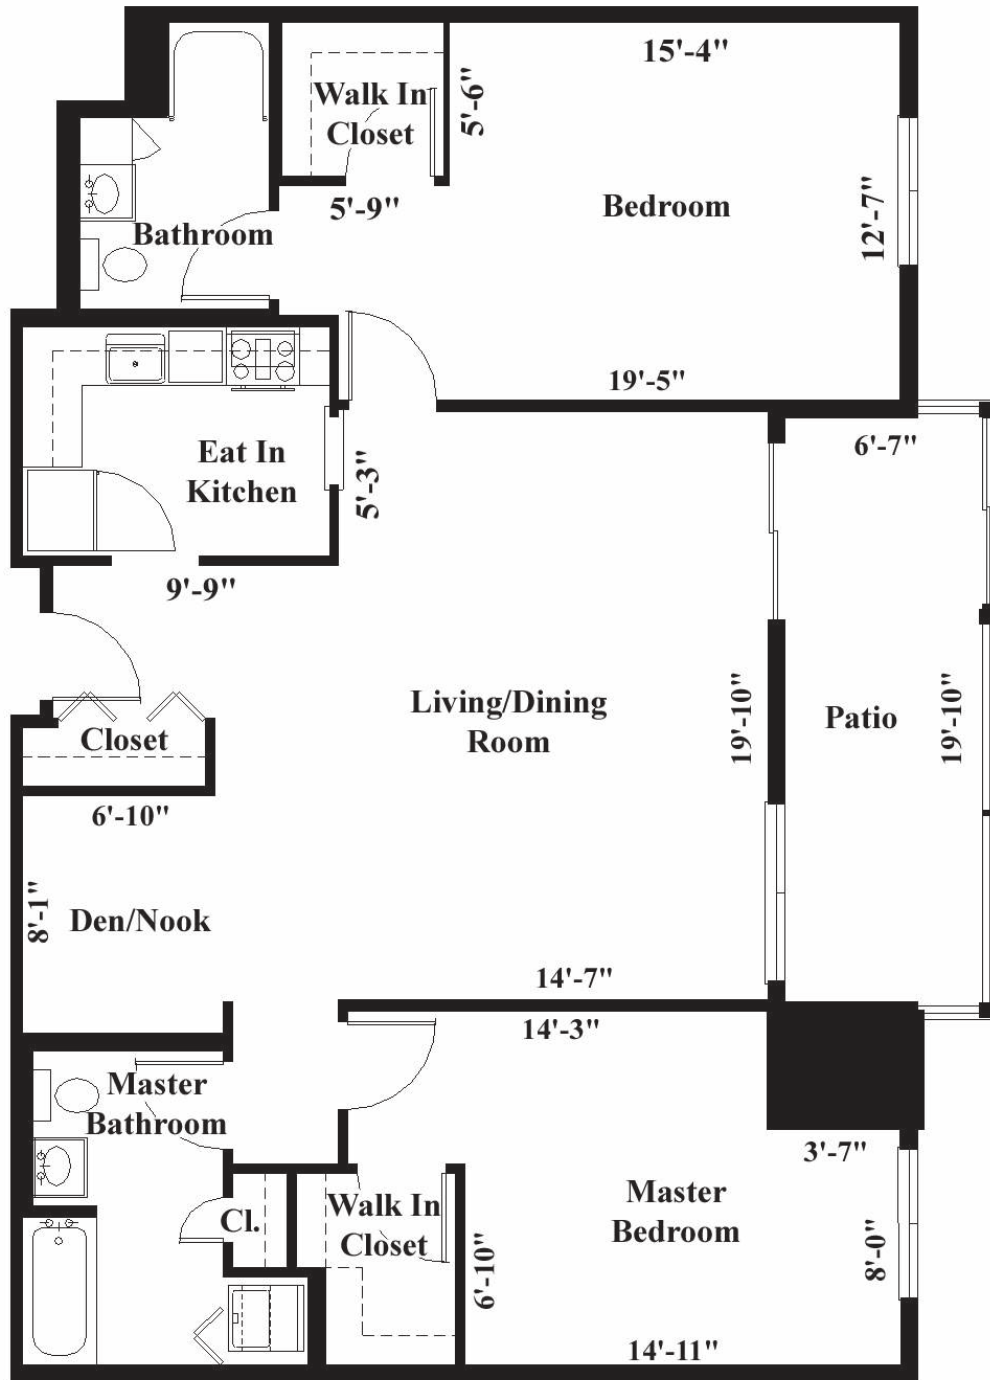

Somerset

2 Bedrooms, 2 Baths

1,281 Square Feet