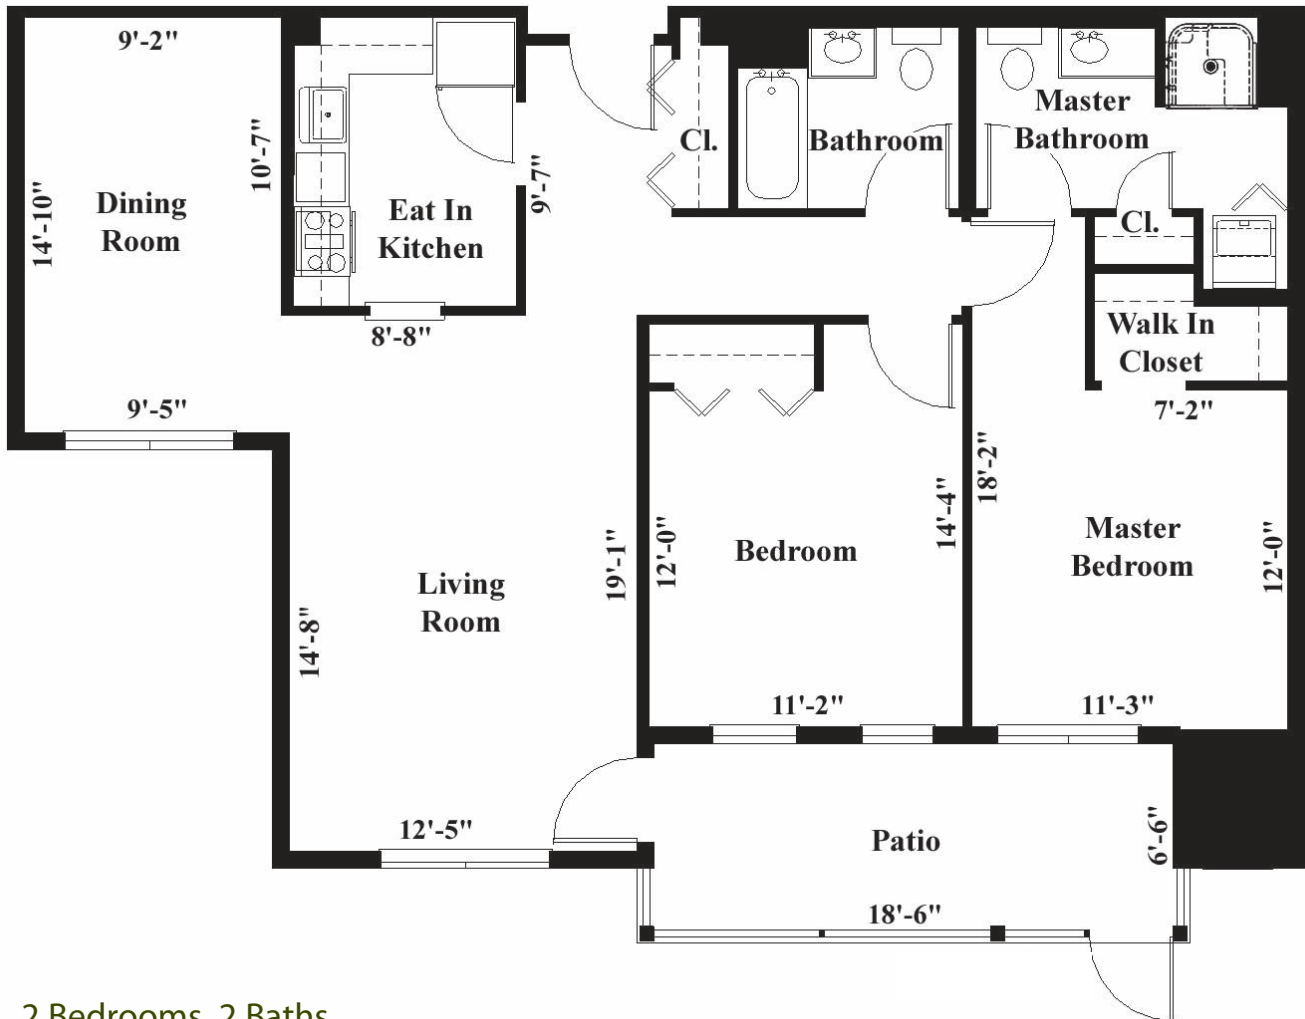

Montgomery II

2 Bedrooms, 2 Baths
1,155 Square Feet