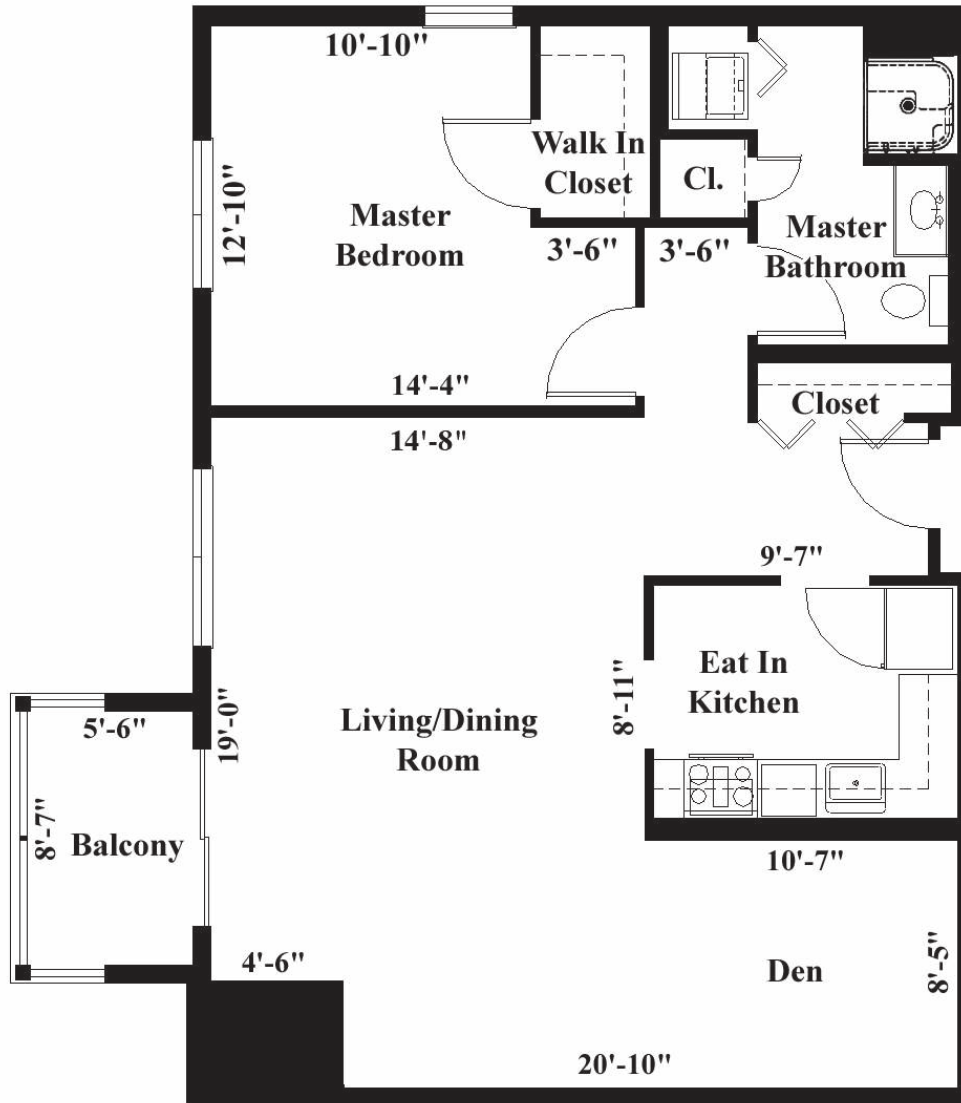

Madison

1 Bedroom, 1 Bath
943 Square Feet