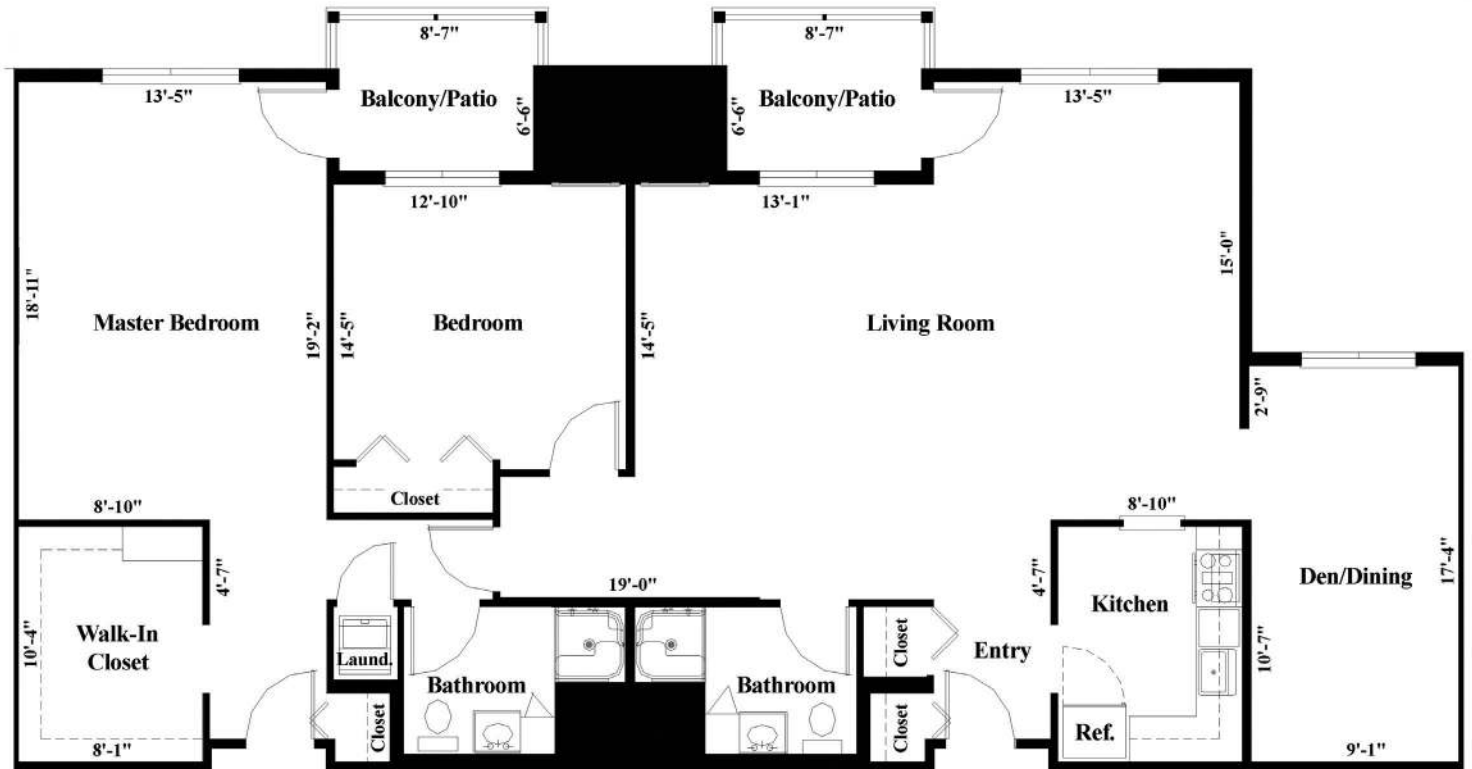

# Georgetown

2 Bedrooms, 2 Baths  
1,718 Square Feet