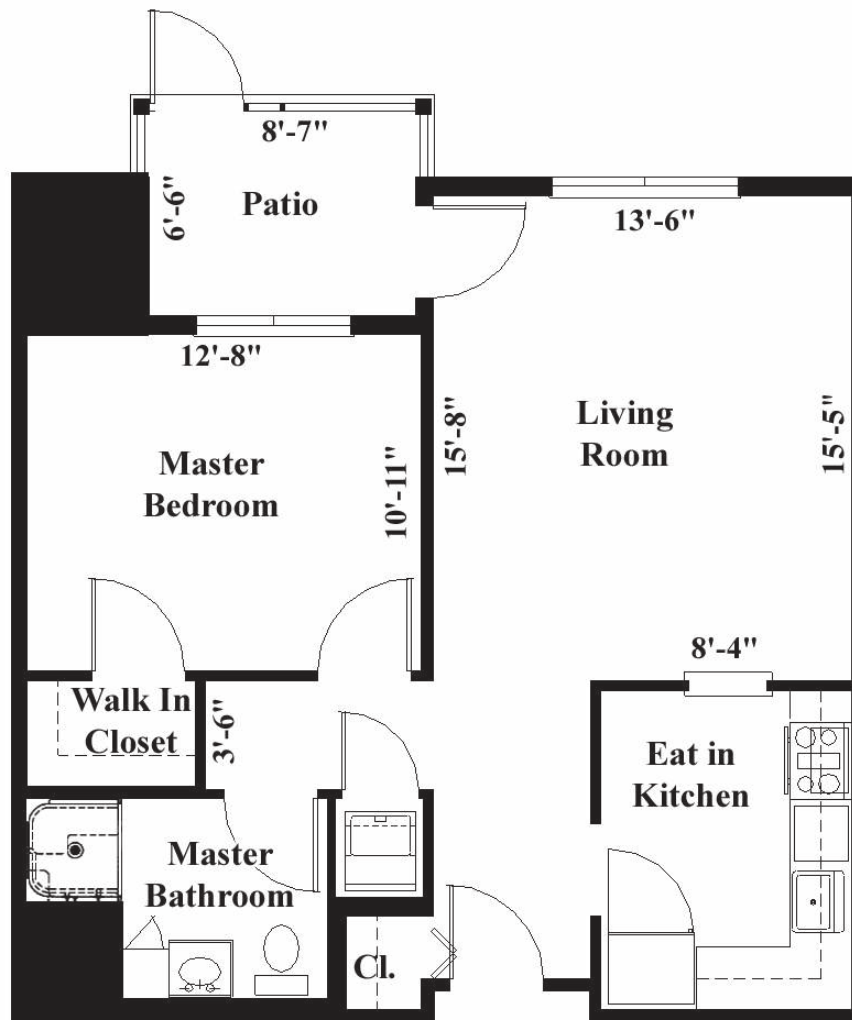

# Bridgepoint

1 Bedroom, 1 Bath  
682 Square Feet